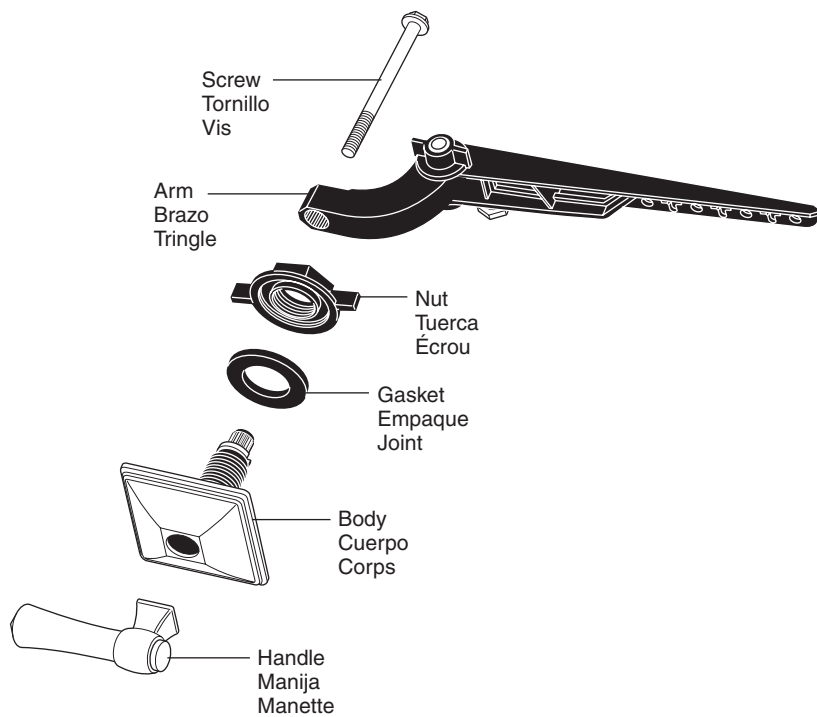

UNIVERSAL TANK LEVER

Model/Modelo—696340

BATH